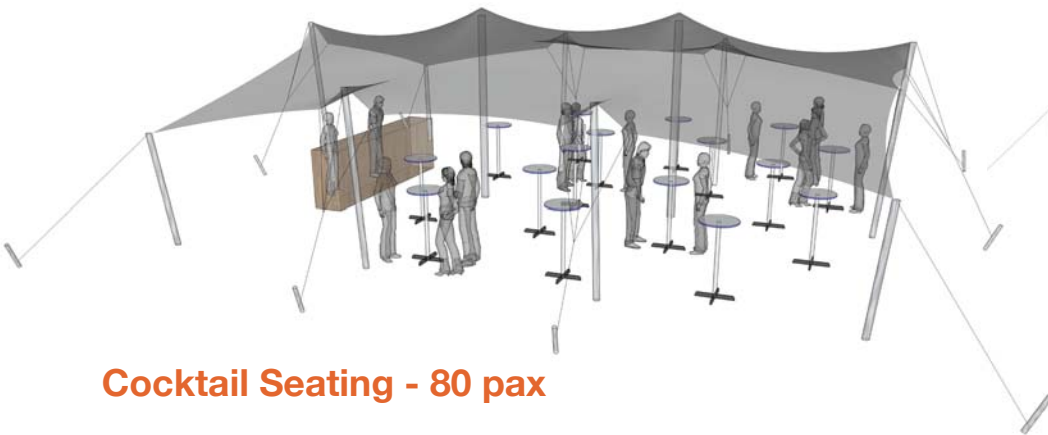

Nomadik® Stretch Tent 10m x 12m (120m²) / 32ft x 39ft (1248 sq. ft.) All Sides Up

Cinema Seating - 120 pax

Cocktail Seating - 80 pax

Banquet Seating - 60 pax

TENT SIZE IN METERS	SQUARE METERS	TENT SIZE IN FEET	SQUARE FEET	VOLUMETRIC WEIGHT	WEIGHT	APPROX. DIMENSIONS WHEN PACKED	RIGGERS NEEDED	APPROX. TIME TO SET UP
10m x 12m	120m ²	32ft x 39ft	1248 sq. ft	110.4	104.5 kg	110cm x 65cm x 60cm	2-3	1 - 1.5 hrs