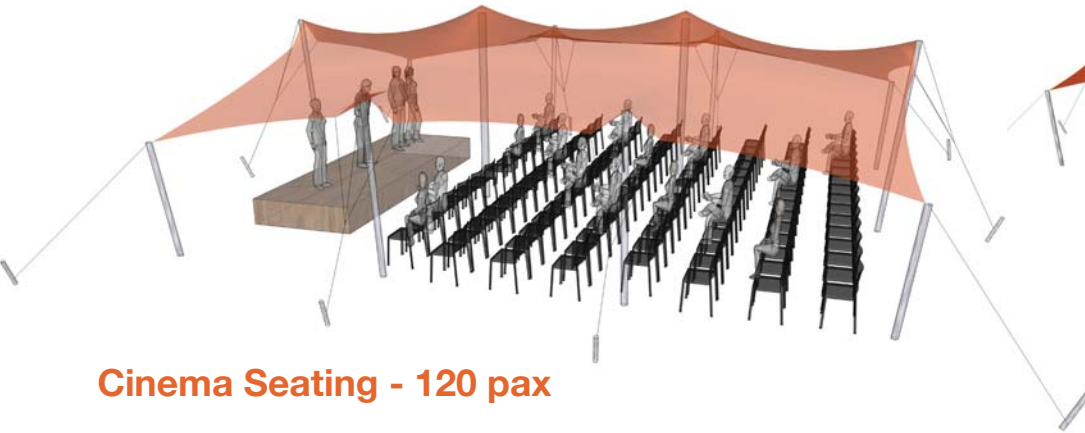

Nomadik® Stretch Tent 10m x 12m (120m²) / 32ft x 39ft (1248 sq. ft.) All Sides Up

Cinema Seating - 120 pax

Cocktail Seating - 80 pax

Banquet Seating - 60 pax

TENT SIZE IN METERS	SQUARE METERS	TENT SIZE IN FEET	SQUARE FEET	VOLUMETRIC WEIGHT	WEIGHT	APPROX. DIMENSIONS WHEN PACKED	RIGGERS NEEDED	APPROX. TIME TO SET UP
10m x 12m	120m ²	32ft x 39ft	1248 sq. ft	110.4	104.5 kg	110cm x 65cm x 60cm	2-3	1 - 1.5 hrs