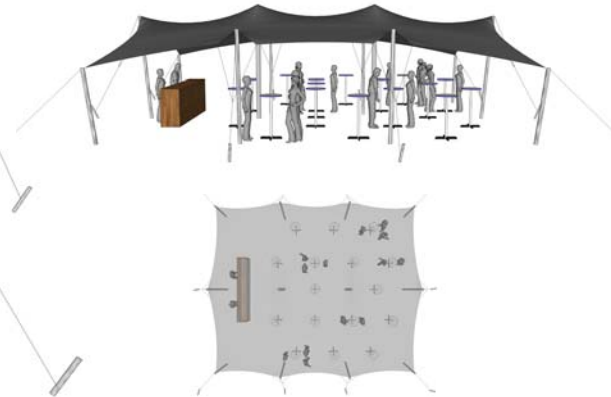

Nomadik® Stretch Tent 10m x 12m (120m²) / 32ft x 39ft (1248 sq. ft.) All Sides Up

Cinema Seating - 120 pax

Cocktail Seating - 80 pax

Banquet Seating - 60 pax

TENT SIZE IN METERS	SQUARE METERS	TENT SIZE IN FEET	SQUARE FEET	VOLUMETRIC WEIGHT	WEIGHT	APPROX. DIMENSIONS WHEN PACKED	RIGGERS NEEDED	APPROX. TIME TO SET UP
10m x 12m	120m ²	32ft x 39ft	1248 sq. ft	110.4	104.5 kg	110cm x 65cm x 60cm	2-3	1 - 1.5 hrs