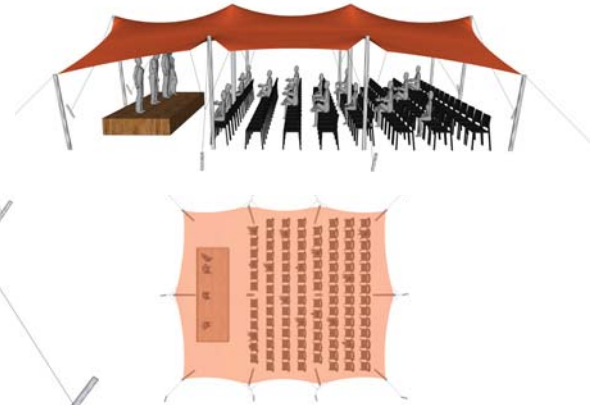

Nomadik® Stretch Tent 10m x 12m (120m²) / 32ft x 39ft (1248 sq. ft.) All Sides Up

Cinema Seating - 120 pax

Cocktail Seating - 80 pax

Banquet Seating - 60 pax

TENT SIZE IN METERS	SQUARE METERS	TENT SIZE IN FEET	SQUARE FEET	VOLUMETRIC WEIGHT	WEIGHT	APPROX. DIMENSIONS WHEN PACKED	RIGGERS NEEDED	APPROX. TIME TO SET UP
10m x 12m	120m ²	32ft x 39ft	1248 sq. ft	110.4	104.5 kg	110cm x 65cm x 60cm	2-3	1 - 1.5 hrs