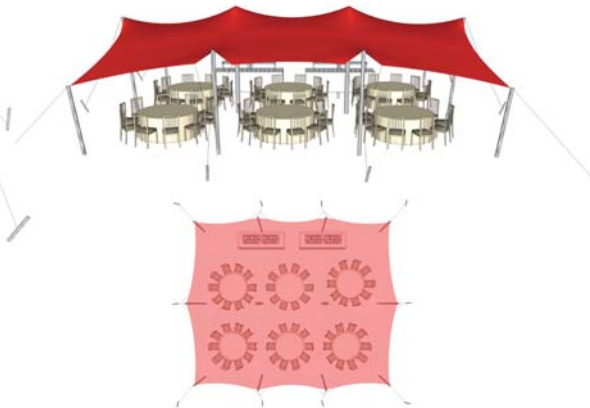

Nomadik® Stretch Tent 10m x 12m (120m²) / 32ft x 39ft (1248 sq. ft.) All Sides Up

Cinema Seating - 120 pax

Cocktail Seating - 80 pax

Banquet Seating - 60 pax

TENT SIZE IN METERS	SQUARE METERS	TENT SIZE IN FEET	SQUARE FEET	VOLUMETRIC WEIGHT	WEIGHT	APPROX. DIMENSIONS WHEN PACKED	RIGGERS NEEDED	APPROX. TIME TO SET UP
10m x 12m	120m ²	32ft x 39ft	1248 sq. ft	110.4	104.5 kg	110cm x 65cm x 60cm	2-3	1 - 1.5 hrs