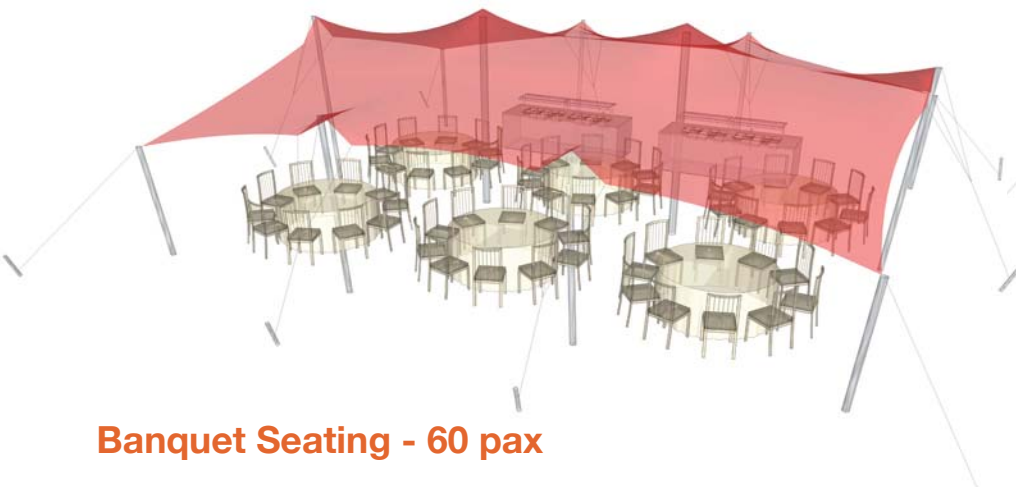

Nomadik® Stretch Tent 10m x 12m (120m²) / 32ft x 39ft (1248 sq. ft.) All Sides Up

Cinema Seating - 120 pax

Cocktail Seating - 80 pax

Banquet Seating - 60 pax

TENT SIZE IN METERS	SQUARE METERS	TENT SIZE IN FEET	SQUARE FEET	VOLUMETRIC WEIGHT	WEIGHT	APPROX. DIMENSIONS WHEN PACKED	RIGGERS NEEDED	APPROX. TIME TO SET UP
10m x 12m	120m ²	32ft x 39ft	1248 sq. ft	110.4	104.5 kg	110cm x 65cm x 60cm	2-3	1 - 1.5 hrs