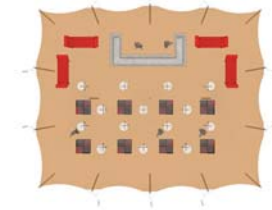

Nomadik® Stretch Tent 12m x 18m (216m²) / 39ft x 59ft (2301 sq. ft.) All Sides Up

Cinema Seating - 216 pax

Cocktail Seating - 144 pax

Banquet Seating - 108 pax

TENT SIZE IN METERS	SQUARE METERS	TENT SIZE IN FEET	SQUARE FEET	VOLUMETRIC WEIGHT	WEIGHT	APPROX. DIMENSIONS WHEN PACKED	RIGGERS NEEDED	APPROX. TIME TO SET UP
12m x 18m	216 m ²	39ft x 59ft	2301 sq. ft	198.72	184.5 kg	140cm x 80cm x 80cm	3	2 hrs