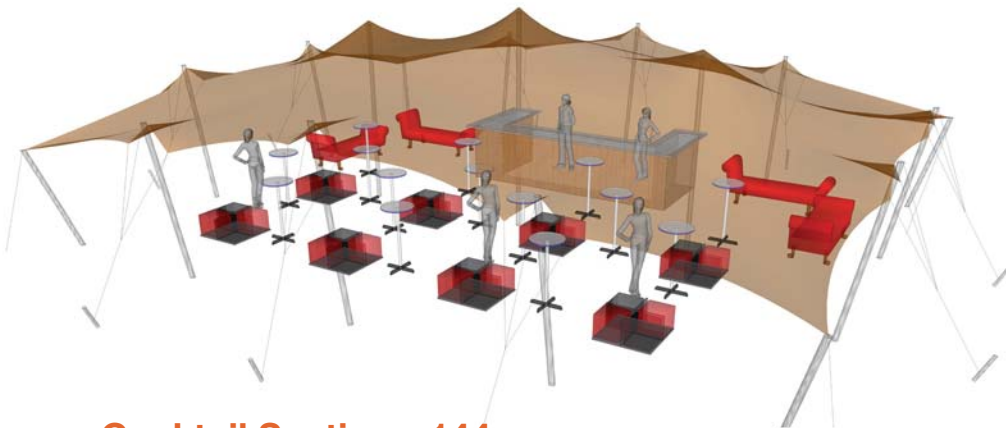

Nomadik® Stretch Tent 12m x 18m (216m²) / 39ft x 59ft (2301 sq. ft.) All Sides Up

Cinema Seating - 216 pax

Cocktail Seating - 144 pax

Banquet Seating - 108 pax

TENT SIZE IN METERS	SQUARE METERS	TENT SIZE IN FEET	SQUARE FEET	VOLUMETRIC WEIGHT	WEIGHT	APPROX. DIMENSIONS WHEN PACKED	RIGGERS NEEDED	APPROX. TIME TO SET UP
12m x 18m	216 m ²	39ft x 59ft	2301 sq. ft	198.72	184.5 kg	140cm x 80cm x 80cm	3	2 hrs