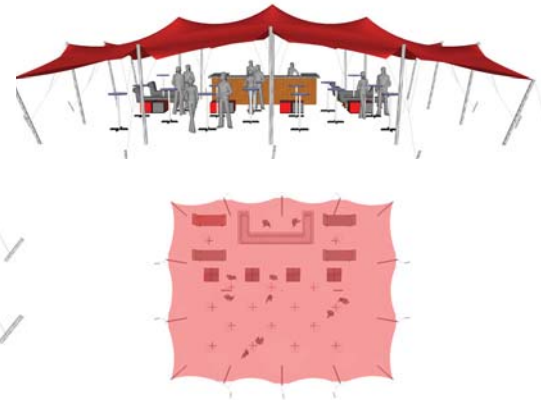

Nomadik® Stretch Tent 15m x 18m (270m²) / 49ft x 59ft (2891 sq. ft.) All Sides Up

Cinema Seating - 270 pax

Cocktail Seating - 180 pax

Banquet Seating - 135 pax

TENT SIZE IN METERS	SQUARE METERS	TENT SIZE IN FEET	SQUARE FEET	VOLUMETRIC WEIGHT	WEIGHT	APPROX. DIMENSIONS WHEN PACKED	RIGGERS NEEDED	APPROX. TIME TO SET UP
15m x 18m	270m ²	49ft x 59ft	2891 sq. ft	248.4	231 kg	160cm x 90cm x 90cm	3	2 hrs