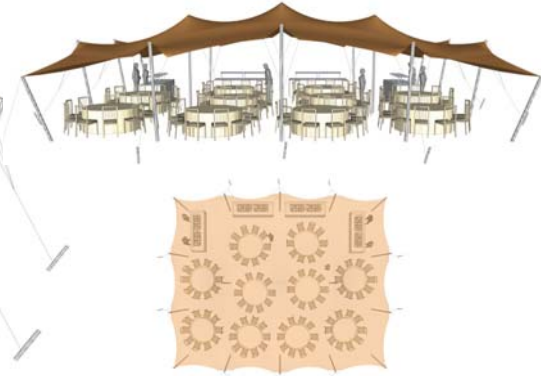

Nomadik® Stretch Tent 15m x 18m (270m²) / 49ft x 59ft (2891 sq. ft.) All Sides Up

Cinema Seating - 270 pax

Cocktail Seating - 180 pax

Banquet Seating - 135 pax

TENT SIZE IN METERS	SQUARE METERS	TENT SIZE IN FEET	SQUARE FEET	VOLUMETRIC WEIGHT	WEIGHT	APPROX. DIMENSIONS WHEN PACKED	RIGGERS NEEDED	APPROX. TIME TO SET UP
15m x 18m	270m ²	49ft x 59ft	2891 sq. ft	248.4	231 kg	160cm x 90cm x 90cm	3	2 hrs