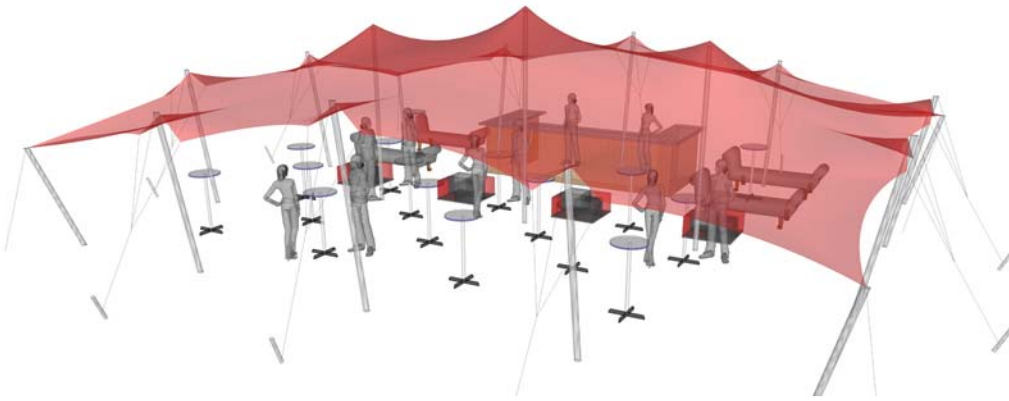

Nomadik® Stretch Tent 15m x 18m (270m²) / 49ft x 59ft (2891 sq. ft.) All Sides Up

Cinema Seating - 270 pax

Cocktail Seating - 180 pax

Banquet Seating - 135 pax

TENT SIZE IN METERS	SQUARE METERS	TENT SIZE IN FEET	SQUARE FEET	VOLUMETRIC WEIGHT	WEIGHT	APPROX. DIMENSIONS WHEN PACKED	RIGGERS NEEDED	APPROX. TIME TO SET UP
15m x 18m	270m ²	49ft x 59ft	2891 sq. ft	248.4	231 kg	160cm x 90cm x 90cm	3	2 hrs