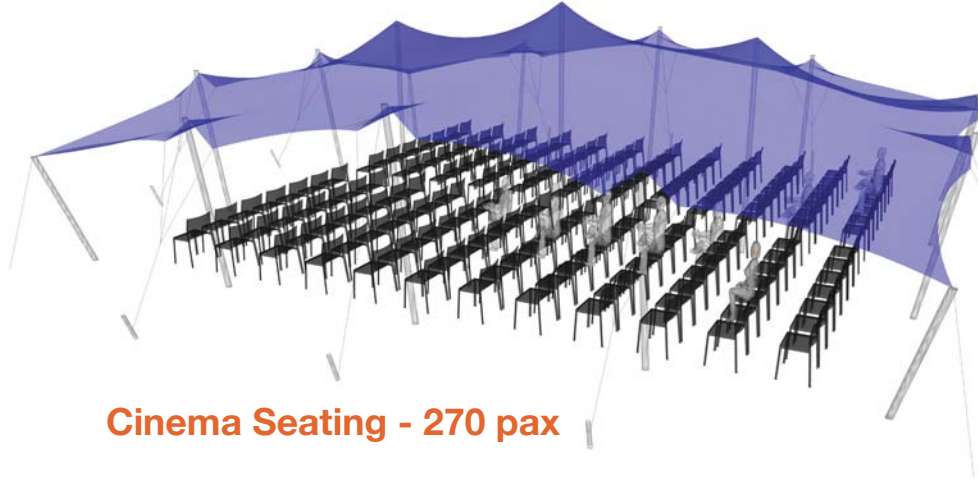

Nomadik® Stretch Tent 15m x 18m (270m²) / 49ft x 59ft (2891 sq. ft.) All Sides Up

Cinema Seating - 270 pax

Cocktail Seating - 180 pax

Banquet Seating - 135 pax

TENT SIZE IN METERS	SQUARE METERS	TENT SIZE IN FEET	SQUARE FEET	VOLUMETRIC WEIGHT	WEIGHT	APPROX. DIMENSIONS WHEN PACKED	RIGGERS NEEDED	APPROX. TIME TO SET UP
15m x 18m	270m ²	49ft x 59ft	2891 sq. ft	248.4	231 kg	160cm x 90cm x 90cm	3	2 hrs