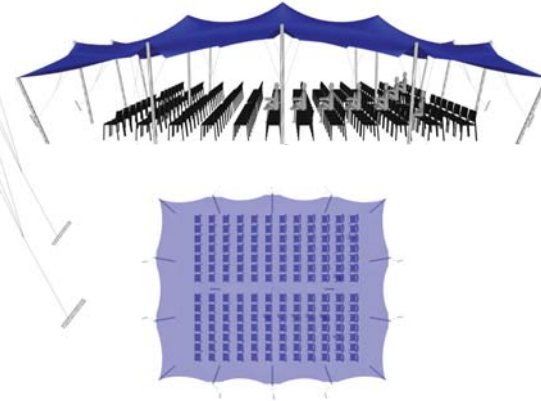

Nomadik® Stretch Tent 15m x 18m (270m²) / 49ft x 59ft (2891 sq. ft.) All Sides Up

Cinema Seating - 270 pax

Cocktail Seating - 180 pax

Banquet Seating - 135 pax

TENT SIZE IN METERS	SQUARE METERS	TENT SIZE IN FEET	SQUARE FEET	VOLUMETRIC WEIGHT	WEIGHT	APPROX. DIMENSIONS WHEN PACKED	RIGGERS NEEDED	APPROX. TIME TO SET UP
15m x 18m	270m ²	49ft x 59ft	2891 sq. ft	248.4	231 kg	160cm x 90cm x 90cm	3	2 hrs