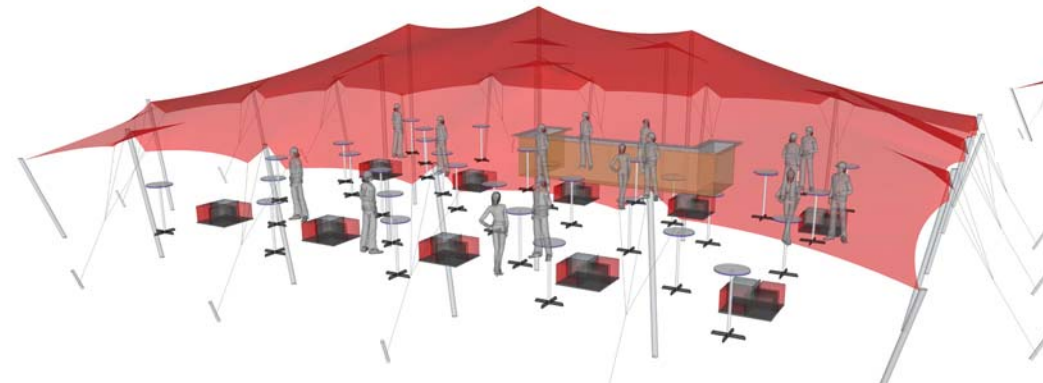

**Nomadik® Stretch Tent 15m x 20m (300m<sup>2</sup>) / 49ft x 65ft (3835 sq. ft.) All Sides Up**

**Cinema Seating - 300 pax**

**Cocktail Seating - 200 pax**

**Banquet Seating - 150 pax**

TENT SIZE IN METERS	SQUARE METERS	TENT SIZE IN FEET	SQUARE FEET	VOLUMETRIC WEIGHT	WEIGHT	APPROX. DIMENSIONS WHEN PACKED	RIGGERS NEEDED	APPROX. TIME TO SET UP
15m x 20m	300m <sup>2</sup>	49ft x 65ft	3835 sq. ft	276	245 kg	120cm x 100cm x 65cm	3	2.5 hrs