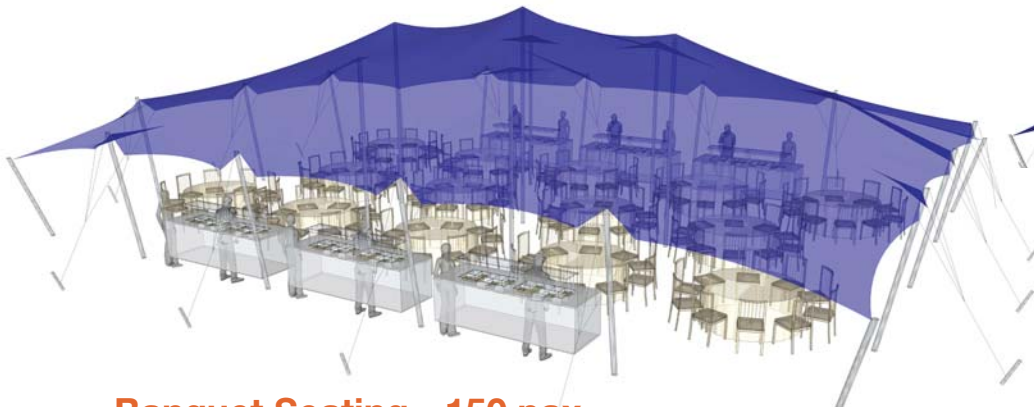

**Nomadik® Stretch Tent 15m x 20m (300m<sup>2</sup>) / 49ft x 65ft (3835 sq. ft.) All Sides Up**

**Cinema Seating - 300 pax**

**Cocktail Seating - 200 pax**

**Banquet Seating - 150 pax**

TENT SIZE IN METERS	SQUARE METERS	TENT SIZE IN FEET	SQUARE FEET	VOLUMETRIC WEIGHT	WEIGHT	APPROX. DIMENSIONS WHEN PACKED	RIGGERS NEEDED	APPROX. TIME TO SET UP
15m x 20m	300m <sup>2</sup>	49ft x 65ft	3835 sq. ft	276	245 kg	120cm x 100cm x 65cm	3	2.5 hrs