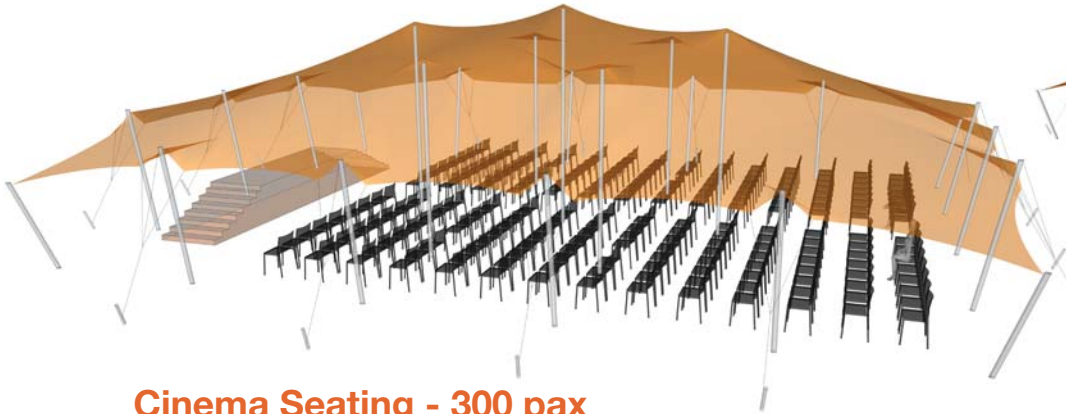

**Nomadik® Stretch Tent 15m x 20m (300m<sup>2</sup>) / 49ft x 65ft (3835 sq. ft.) All Sides Up**

**Cinema Seating - 300 pax**

**Cocktail Seating - 200 pax**

**Banquet Seating - 150 pax**

TENT SIZE IN METERS	SQUARE METERS	TENT SIZE IN FEET	SQUARE FEET	VOLUMETRIC WEIGHT	WEIGHT	APPROX. DIMENSIONS WHEN PACKED	RIGGERS NEEDED	APPROX. TIME TO SET UP
15m x 20m	300m <sup>2</sup>	49ft x 65ft	3835 sq. ft	276	245 kg	120cm x 100cm x 65cm	3	2.5 hrs