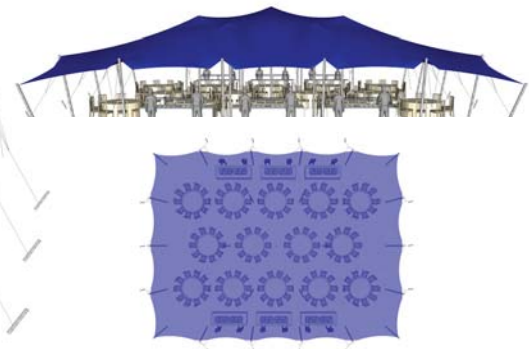

**Nomadik® Stretch Tent 15m x 20m (300m<sup>2</sup>) / 49ft x 65ft (3835 sq. ft.) All Sides Up**

**Cinema Seating - 300 pax**

**Cocktail Seating - 200 pax**

**Banquet Seating - 150 pax**

TENT SIZE IN METERS	SQUARE METERS	TENT SIZE IN FEET	SQUARE FEET	VOLUMETRIC WEIGHT	WEIGHT	APPROX. DIMENSIONS WHEN PACKED	RIGGERS NEEDED	APPROX. TIME TO SET UP
15m x 20m	300m <sup>2</sup>	49ft x 65ft	3835 sq. ft	276	245 kg	120cm x 100cm x 65cm	3	2.5 hrs