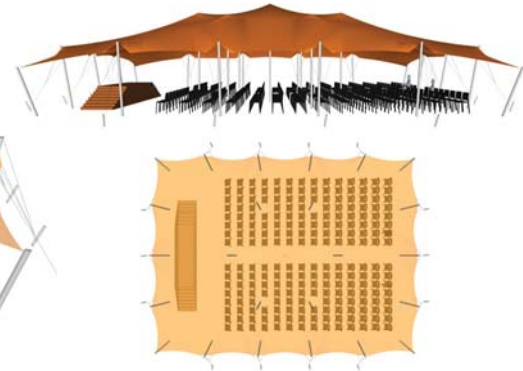

**Nomadik® Stretch Tent 15m x 20m (300m<sup>2</sup>) / 49ft x 65ft (3835 sq. ft.) All Sides Up**

**Cinema Seating - 300 pax**

**Cocktail Seating - 200 pax**

**Banquet Seating - 150 pax**

TENT SIZE IN METERS	SQUARE METERS	TENT SIZE IN FEET	SQUARE FEET	VOLUMETRIC WEIGHT	WEIGHT	APPROX. DIMENSIONS WHEN PACKED	RIGGERS NEEDED	APPROX. TIME TO SET UP
15m x 20m	300m <sup>2</sup>	49ft x 65ft	3835 sq. ft	276	245 kg	120cm x 100cm x 65cm	3	2.5 hrs