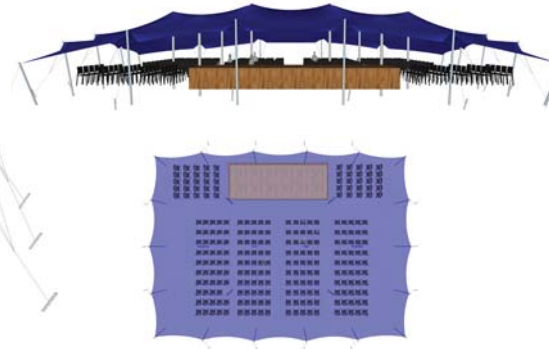

Nomadik® Stretch Tent 18m x 25m (450m²) / 59ft x 82ft (4838 sq. ft.) All Sides Up

Cinema Seating - 450 pax

Cocktail Seating - 300 pax

Banquet Seating - 225 pax

TENT SIZE IN METERS	SQUARE METERS	TENT SIZE IN FEET	SQUARE FEET	VOLUMETRIC WEIGHT	WEIGHT	APPROX. DIMENSIONS WHEN PACKED	RIGGERS NEEDED	APPROX. TIME TO SET UP
18m x 25m	450m ²	59ft x 82ft	4838 sq. ft	414	401 kg	150cm x 140cm x 90cm	3-4	3 hrs