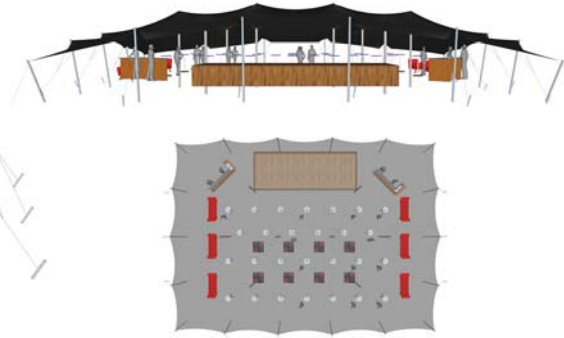

Nomadik® Stretch Tent 18m x 25m (450m²) / 59ft x 82ft (4838 sq. ft.) All Sides Up

Cinema Seating - 450 pax

Cocktail Seating - 300 pax

Banquet Seating - 225 pax

TENT SIZE IN METERS	SQUARE METERS	TENT SIZE IN FEET	SQUARE FEET	VOLUMETRIC WEIGHT	WEIGHT	APPROX. DIMENSIONS WHEN PACKED	RIGGERS NEEDED	APPROX. TIME TO SET UP
18m x 25m	450m ²	59ft x 82ft	4838 sq. ft	414	401 kg	150cm x 140cm x 90cm	3-4	3 hrs