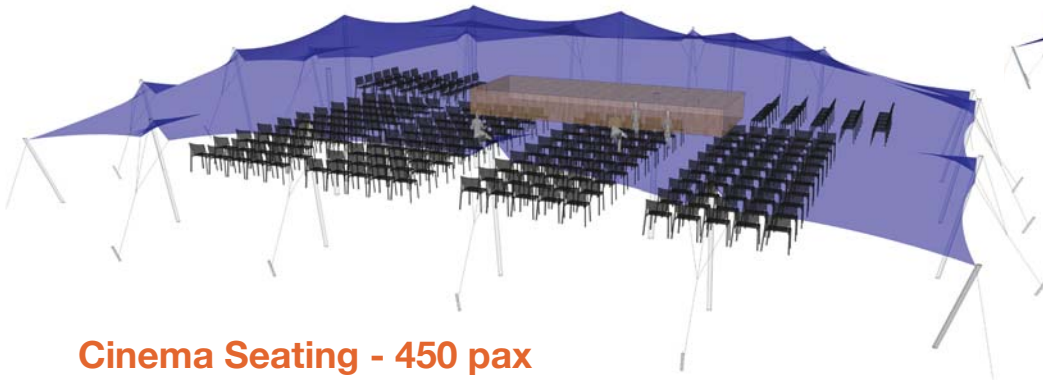

Nomadik® Stretch Tent 18m x 25m (450m²) / 59ft x 82ft (4838 sq. ft.) All Sides Up

Cinema Seating - 450 pax

Cocktail Seating - 300 pax

Banquet Seating - 225 pax

TENT SIZE IN METERS	SQUARE METERS	TENT SIZE IN FEET	SQUARE FEET	VOLUMETRIC WEIGHT	WEIGHT	APPROX. DIMENSIONS WHEN PACKED	RIGGERS NEEDED	APPROX. TIME TO SET UP
18m x 25m	450m ²	59ft x 82ft	4838 sq. ft	414	401 kg	150cm x 140cm x 90cm	3-4	3 hrs