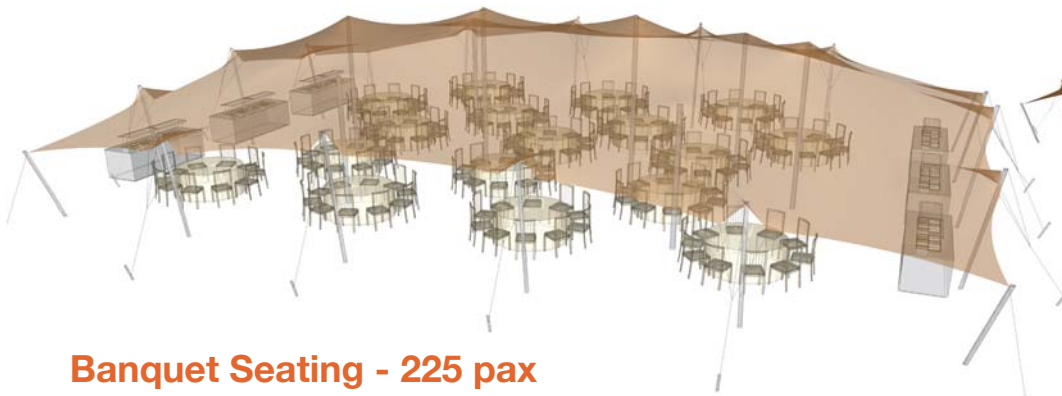

Nomadik® Stretch Tent 18m x 25m (450m²) / 59ft x 82ft (4838 sq. ft.) All Sides Up

Cinema Seating - 450 pax

Cocktail Seating - 300 pax

Banquet Seating - 225 pax

TENT SIZE IN METERS	SQUARE METERS	TENT SIZE IN FEET	SQUARE FEET	VOLUMETRIC WEIGHT	WEIGHT	APPROX. DIMENSIONS WHEN PACKED	RIGGERS NEEDED	APPROX. TIME TO SET UP
18m x 25m	450m ²	59ft x 82ft	4838 sq. ft	414	401 kg	150cm x 140cm x 90cm	3-4	3 hrs