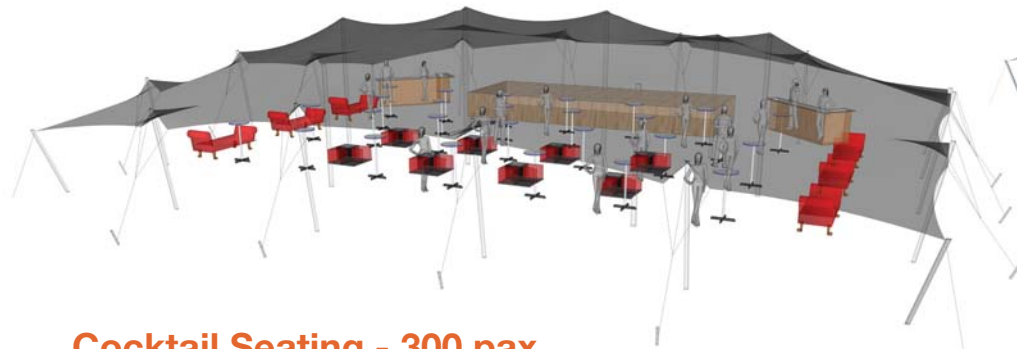

Nomadik® Stretch Tent 18m x 25m (450m²) / 59ft x 82ft (4838 sq. ft.) All Sides Up

Cinema Seating - 450 pax

Cocktail Seating - 300 pax

Banquet Seating - 225 pax

TENT SIZE IN METERS	SQUARE METERS	TENT SIZE IN FEET	SQUARE FEET	VOLUMETRIC WEIGHT	WEIGHT	APPROX. DIMENSIONS WHEN PACKED	RIGGERS NEEDED	APPROX. TIME TO SET UP
18m x 25m	450m ²	59ft x 82ft	4838 sq. ft	414	401 kg	150cm x 140cm x 90cm	3-4	3 hrs