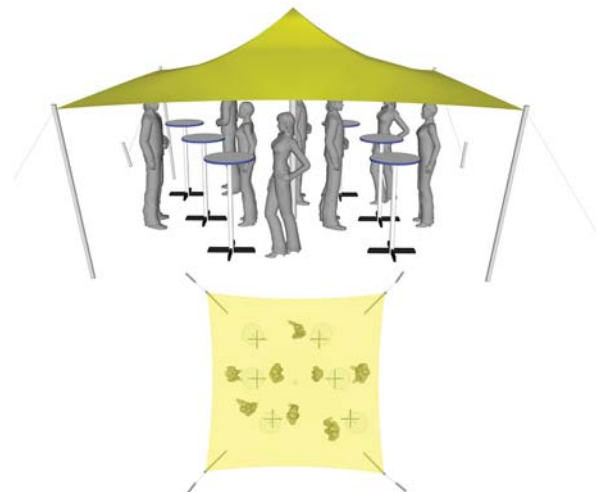

Nomadik® Stretch Tent 5m x 5m (25m²) / 16ft x 16ft (256 sq. ft.) All Sides Up

Cinema Seating - 25 pax

Cocktail Seating - 16 pax

Banquet Seating - 12 pax

TENT SIZE IN METERS	SQUARE METERS	TENT SIZE IN FEET	SQUARE FEET	VOLUMETRIC WEIGHT	WEIGHT	APPROX. DIMENSIONS WHEN PACKED	RIGGERS NEEDED	APPROX. TIME TO SET UP
5m x 5m	25m ²	16ft x 16ft	256 sq. ft	23	30 kg	72cm x 40cm x 35cm	1-2	45 min