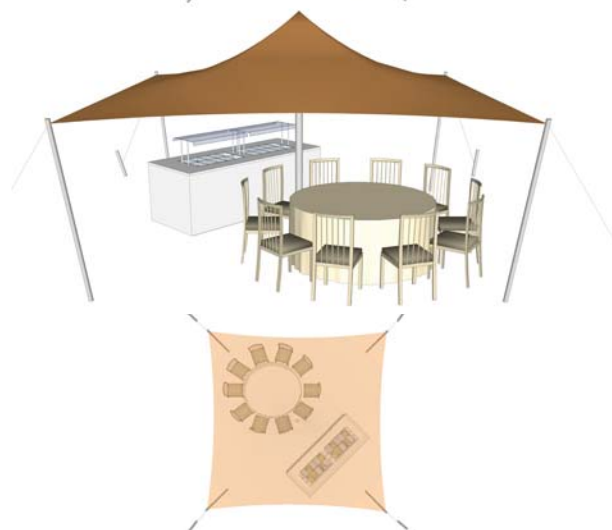

Nomadik® Stretch Tent 5m x 5m (25m²) / 16ft x 16ft (256 sq. ft.) All Sides Up

Cinema Seating - 25 pax

Cocktail Seating - 16 pax

Banquet Seating - 12 pax

TENT SIZE IN METERS	SQUARE METERS	TENT SIZE IN FEET	SQUARE FEET	VOLUMETRIC WEIGHT	WEIGHT	APPROX. DIMENSIONS WHEN PACKED	RIGGERS NEEDED	APPROX. TIME TO SET UP
5m x 5m	25m ²	16ft x 16ft	256 sq. ft	23	30 kg	72cm x 40cm x 35cm	1-2	45 min