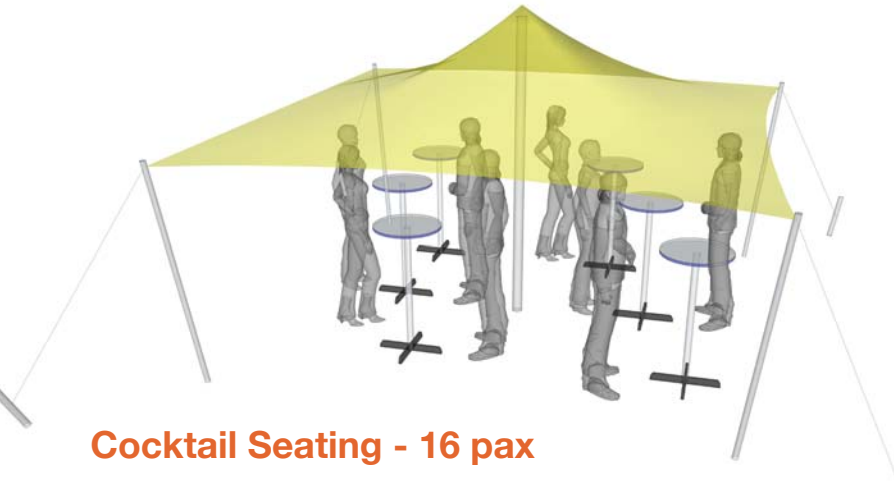

Nomadik® Stretch Tent 5m x 5m (25m²) / 16ft x 16ft (256 sq. ft.) All Sides Up

Cinema Seating - 25 pax

Cocktail Seating - 16 pax

Banquet Seating - 12 pax

TENT SIZE IN METERS	SQUARE METERS	TENT SIZE IN FEET	SQUARE FEET	VOLUMETRIC WEIGHT	WEIGHT	APPROX. DIMENSIONS WHEN PACKED	RIGGERS NEEDED	APPROX. TIME TO SET UP
5m x 5m	25m ²	16ft x 16ft	256 sq. ft	23	30 kg	72cm x 40cm x 35cm	1-2	45 min