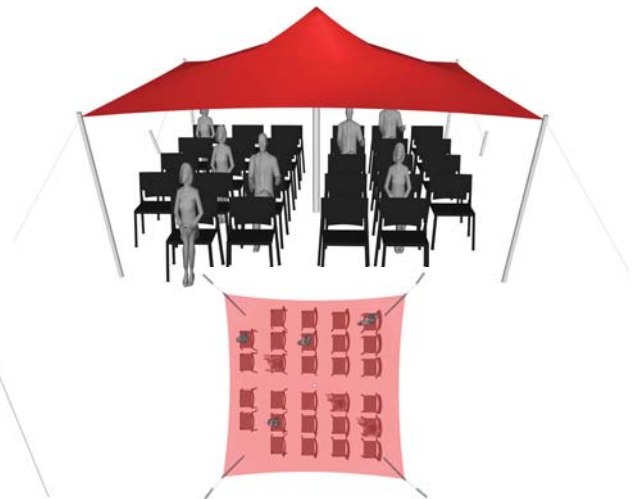

Nomadik® Stretch Tent 5m x 5m (25m²) / 16ft x 16ft (256 sq. ft.) All Sides Up

Cinema Seating - 25 pax

Cocktail Seating - 16 pax

Banquet Seating - 12 pax

TENT SIZE IN METERS	SQUARE METERS	TENT SIZE IN FEET	SQUARE FEET	VOLUMETRIC WEIGHT	WEIGHT	APPROX. DIMENSIONS WHEN PACKED	RIGGERS NEEDED	APPROX. TIME TO SET UP
5m x 5m	25m ²	16ft x 16ft	256 sq. ft	23	30 kg	72cm x 40cm x 35cm	1-2	45 min