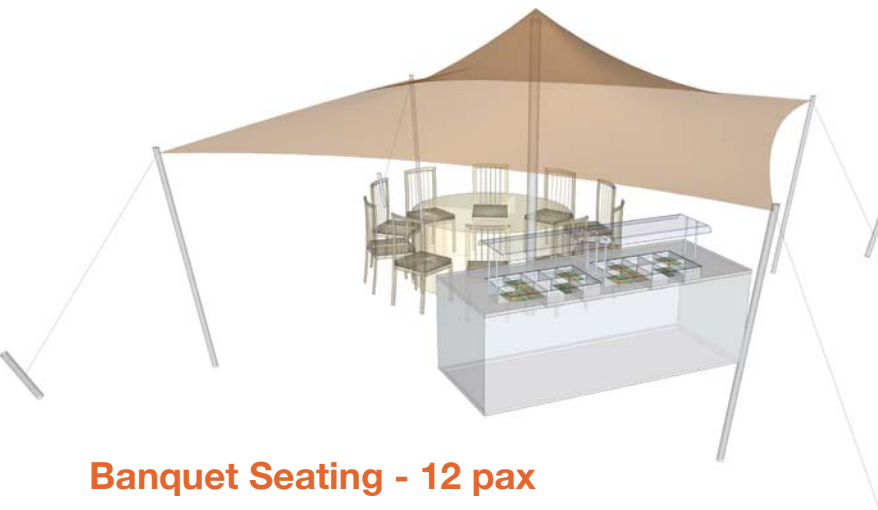

Nomadik® Stretch Tent 5m x 5m (25m²) / 16ft x 16ft (256 sq. ft.) All Sides Up

Cinema Seating - 25 pax

Cocktail Seating - 16 pax

Banquet Seating - 12 pax

TENT SIZE IN METERS	SQUARE METERS	TENT SIZE IN FEET	SQUARE FEET	VOLUMETRIC WEIGHT	WEIGHT	APPROX. DIMENSIONS WHEN PACKED	RIGGERS NEEDED	APPROX. TIME TO SET UP
5m x 5m	25m ²	16ft x 16ft	256 sq. ft	23	30 kg	72cm x 40cm x 35cm	1-2	45 min