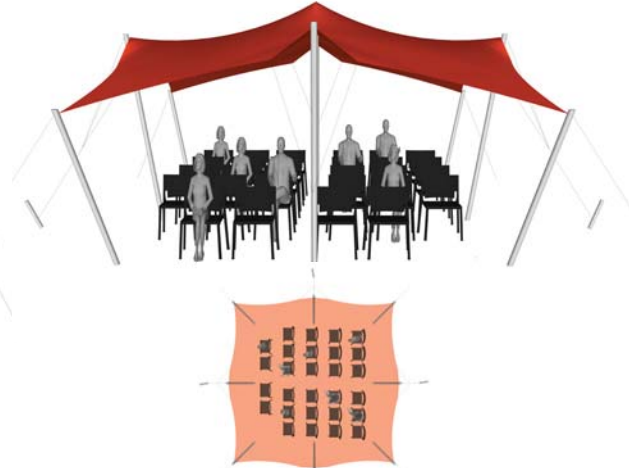

Nomadik® Stretch Tent 6m x 6m (36m²) / 19ft x 19ft (361 sq. ft.) All Sides Up

Cinema Seating - 36 pax

Cocktail Seating - 24 pax

Banquet Seating - 18 pax

TENT SIZE IN METERS	SQUARE METERS	TENT SIZE IN FEET	SQUARE FEET	VOLUMETRIC WEIGHT	WEIGHT	APPROX. DIMENSIONS WHEN PACKED	RIGGERS NEEDED	APPROX. TIME TO SET UP
6m x 6m	36m ²	19ft x 19ft	361 sq. ft	33.12	33.5 kg	72cm x 40cm x 35cm	1-2	45 min