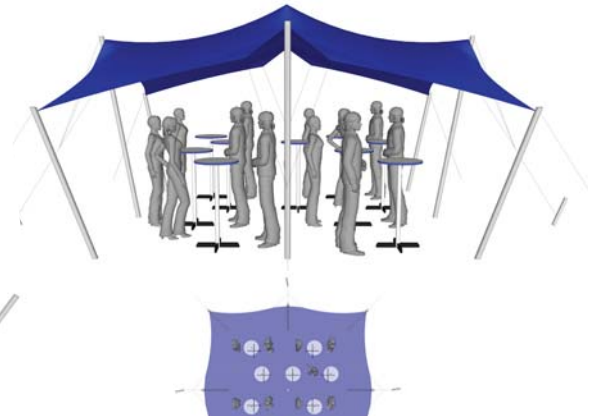

Nomadik® Stretch Tent 6m x 6m (36m²) / 19ft x 19ft (361 sq. ft.) All Sides Up

Cinema Seating - 36 pax

Cocktail Seating - 24 pax

Banquet Seating - 18 pax

TENT SIZE IN METERS	SQUARE METERS	TENT SIZE IN FEET	SQUARE FEET	VOLUMETRIC WEIGHT	WEIGHT	APPROX. DIMENSIONS WHEN PACKED	RIGGERS NEEDED	APPROX. TIME TO SET UP
6m x 6m	36m ²	19ft x 19ft	361 sq. ft	33.12	33.5 kg	72cm x 40cm x 35cm	1-2	45 min